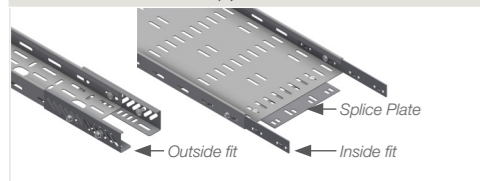

Use SS for AL and HDG for ZM.  
\*Use 4 clamps per 3 m cover.  
M6x12 fastener(s) included.

Z-REDUCER				
Width	SS	ZM	HDG	AL
50	86133	1333364	86130	86267
100	86134	1333365	86131	86268
150	86136	109375	86138	86269
200	86135	1333366	86132	86280
250	86148	109512	86146	-
300	86137	109513	86147	-

Splice connector for opposite side not included.

TEE-PIECE				
Width	SS	ZM	HDG	AL
50	1371785	1333405	1302065	1303216
100	1371786	1333406	1302066	1303217
150	1371787	1333407	1302067	1303218
200	1371788	1333408	1302068	1303219
300	1371789	1333409	1302069	1303220
400	1371790	1333410	1302070	1303221
500	1302073	1333411	1302071	1303222
600	1302074	1333412	1302072	1303223

Radius = 75 mm.  
6 x M6x12 fastener(s) included.

SPLICE CONNECTOR				
Type	SS	ZM	HDG	AL*
Inside fit	1371808	1302149	-	-
Outside fit	77516	-	1371806	1372244
Splice plate	1371813	1302114	1302167	79281

Recommended to use splice plate for tray widths above 300 mm, M6x12 fastener(s) included.  
\*Fastener(s) not included.